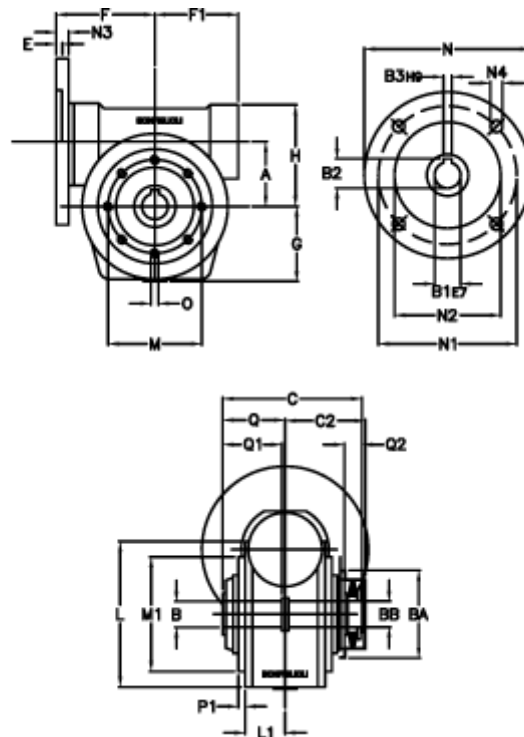

Article number: 390204902872316

Description: Worm Gear with Torque Limiter
VF 49-L1-P-28 P63B14

Measures

a = 49.50	C2 = 63,5	L1 = 36.8	O = M6x8
B = 25	Description = VF 49P-xx-63B14	m = 94	P1 = 2.5
B1 E7 = 11	E = 3.0	M1 = 68	Q = 51.0
B2 = 12.8	F = 70	N = 90	Q1 = 41
B3 H9 = 4	F1 = 63	N1 = 75	Q2 = 15
BA = 63	g = 56	N2 = 60	
BB H7 = 14	H = 80.0	N3 = 7.0	
C = 105	L = 107.5	N4 = 6	